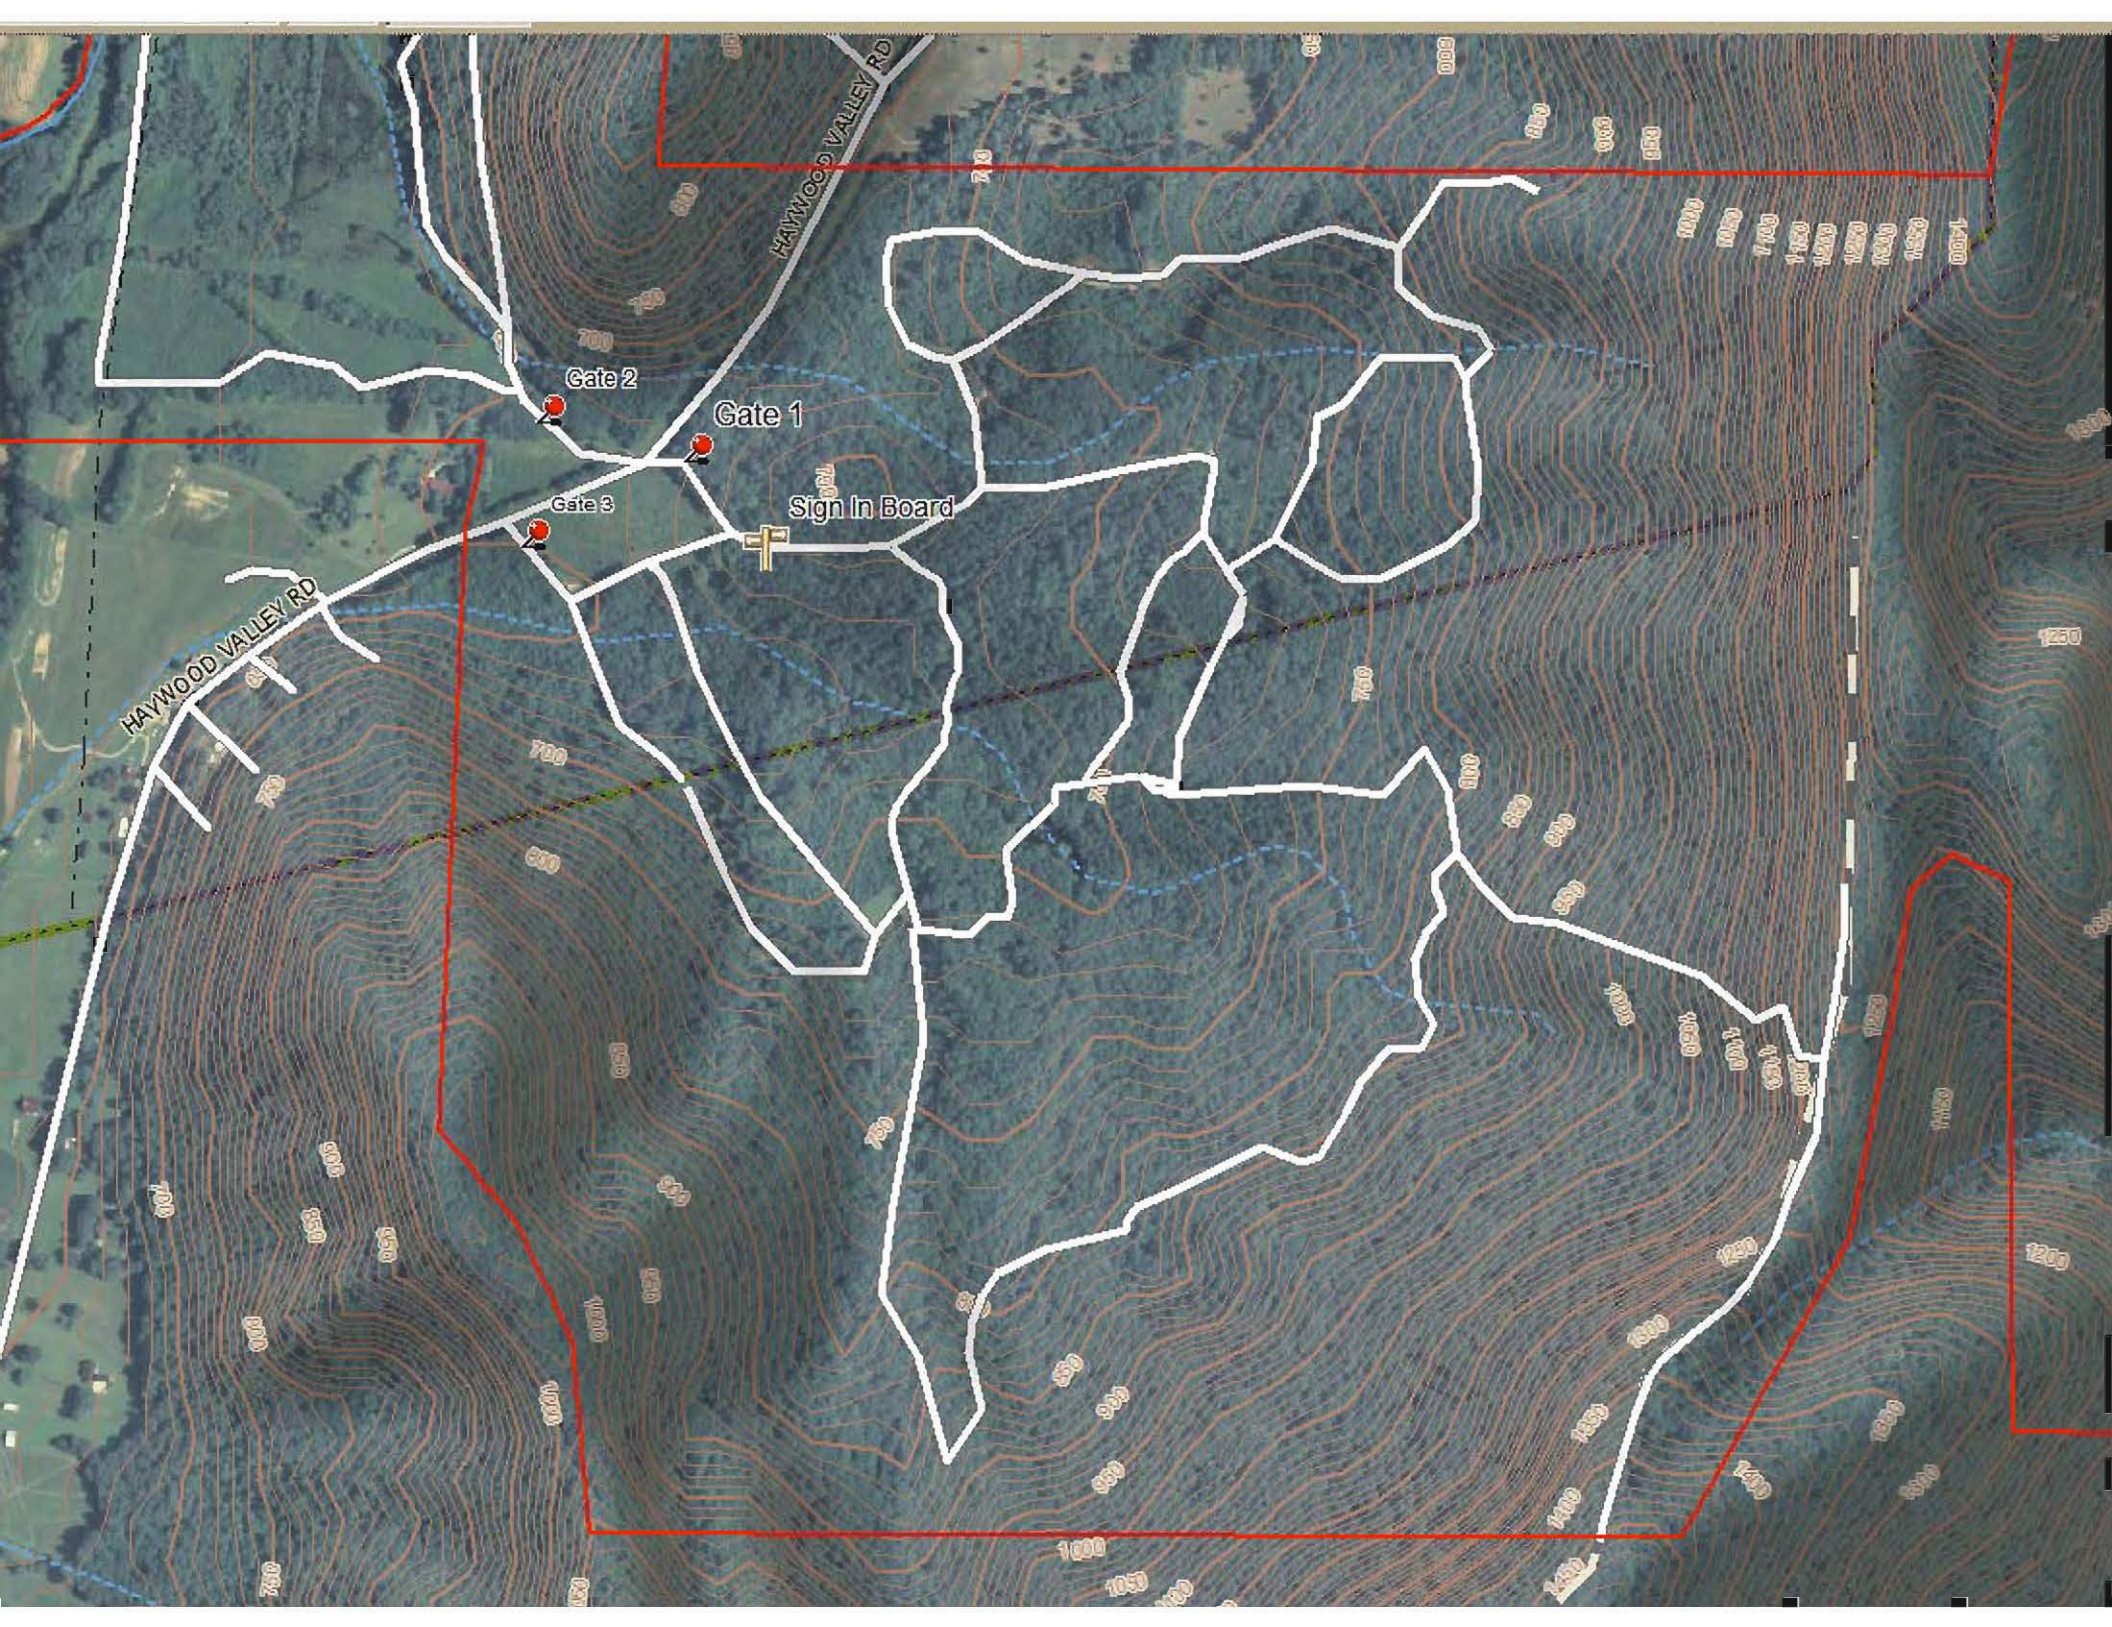

99) Haywood Valley Rd, Armuchee, Georgia, 30105

HAYWOOD VALLEY RD

HAYWOOD VALLEY RD

Gate 2

Gate 1

Gate 3

Sign In Board